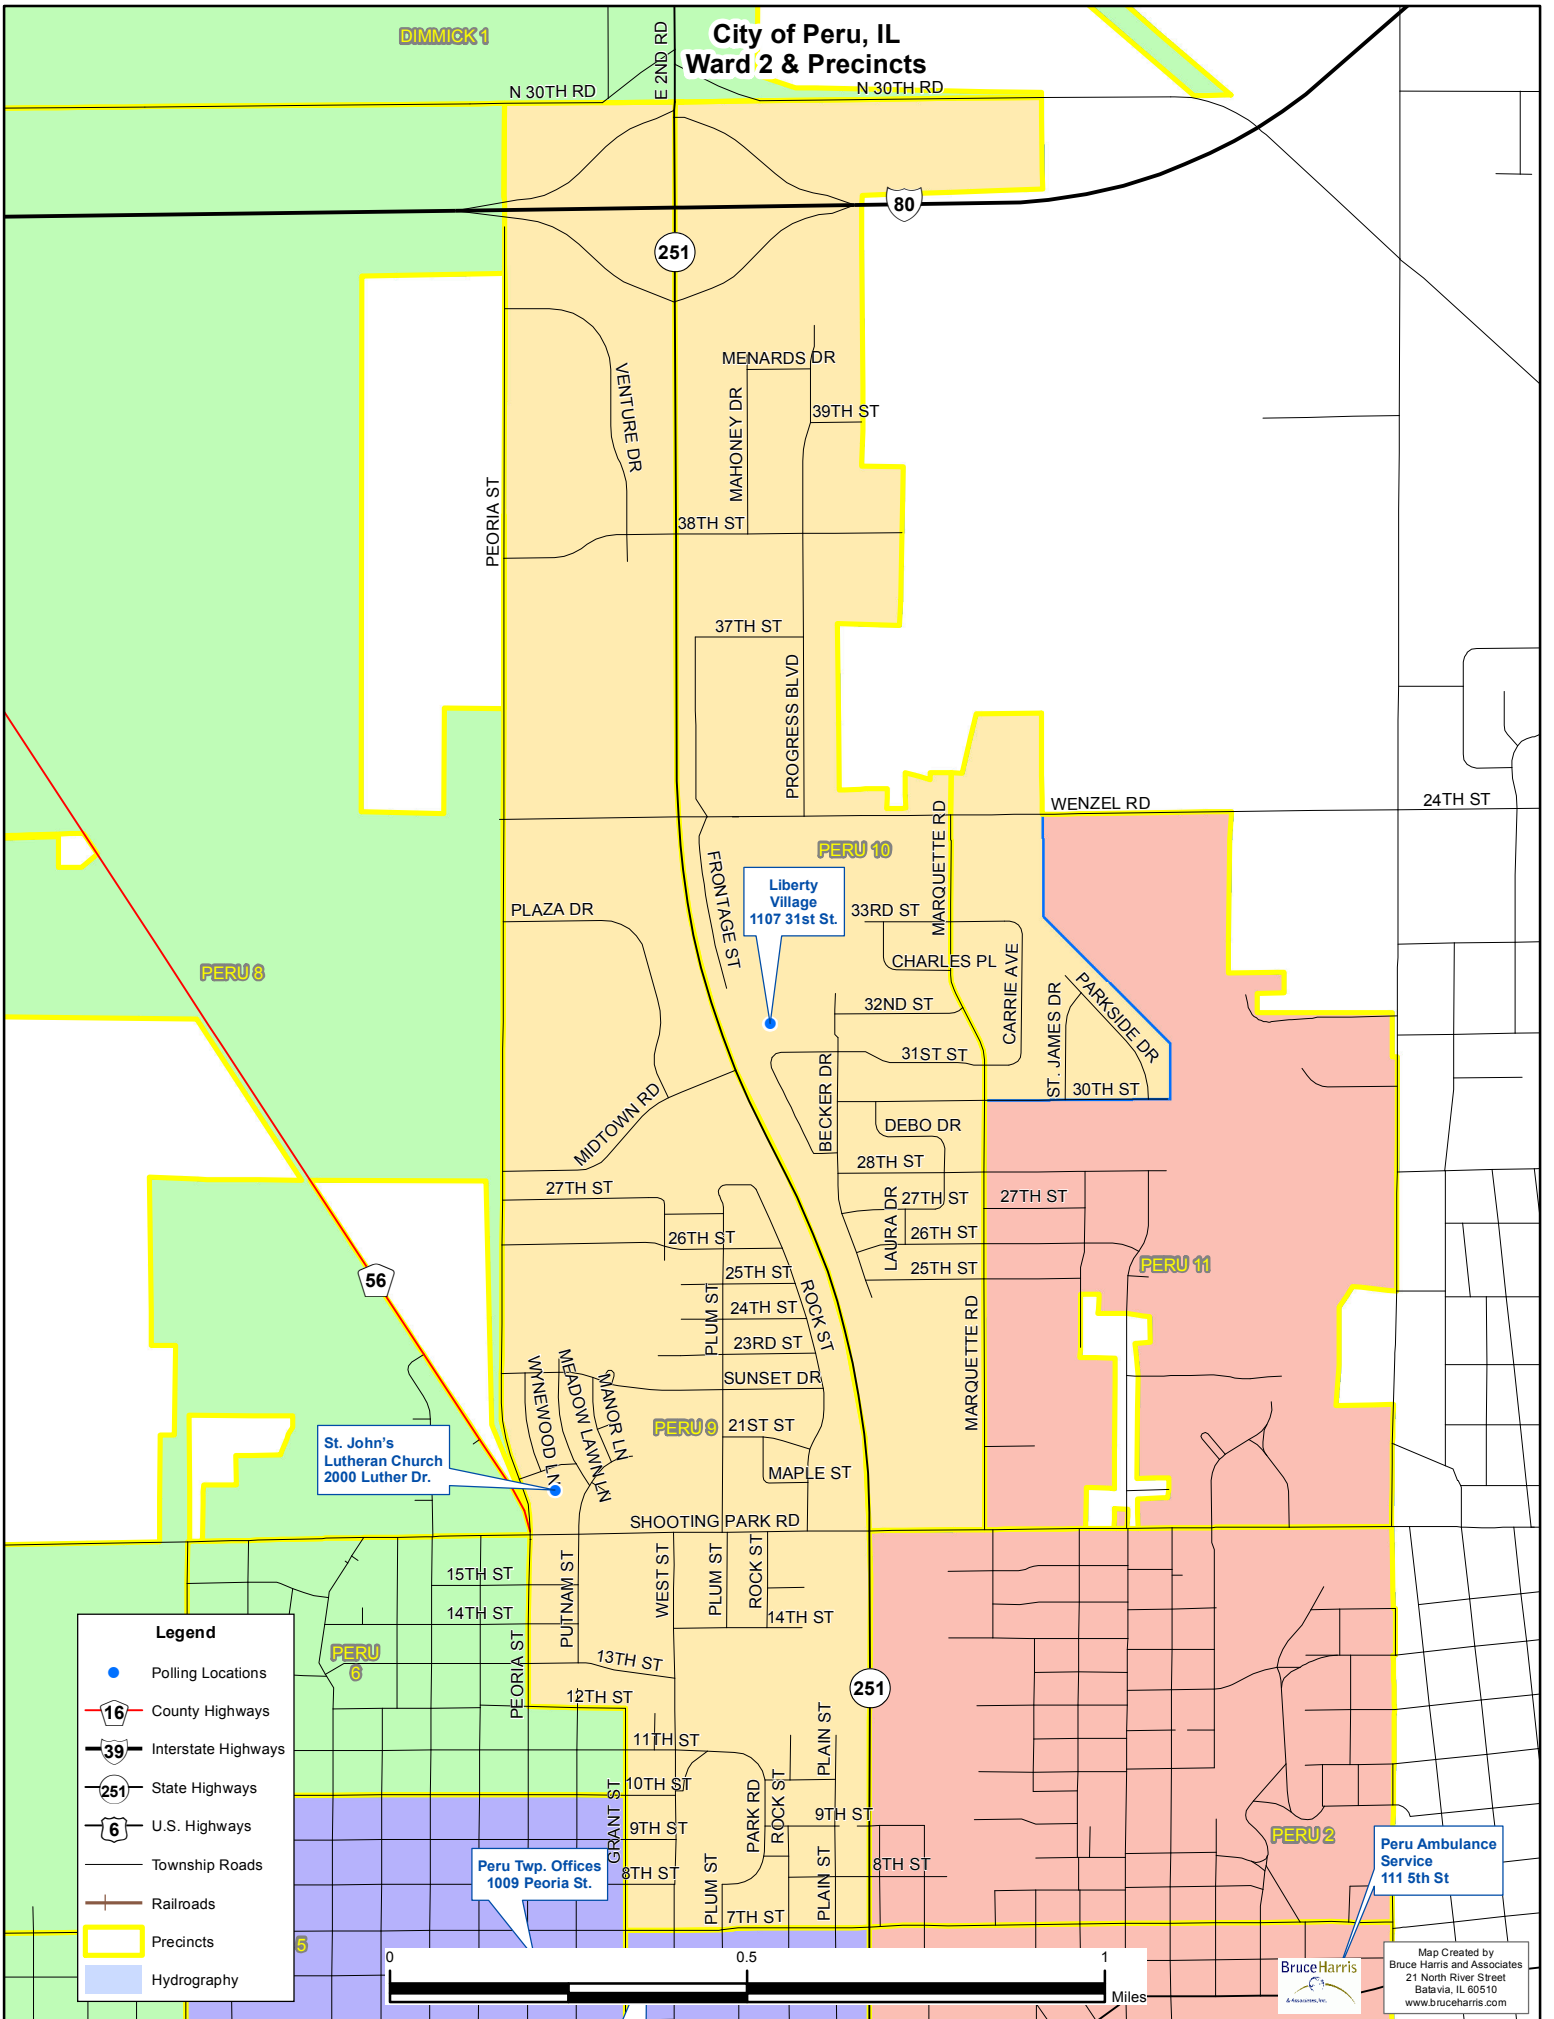

City of Peru, IL Ward 2 & Precincts

Legend

- Polling Locations
- 16 County Highways
- 39 Interstate Highways
- 251 State Highways
- 6 U.S. Highways
- Township Roads
- Railroads
- Precincts
- Hydrography

Peru Ambulance Service
111 5th St