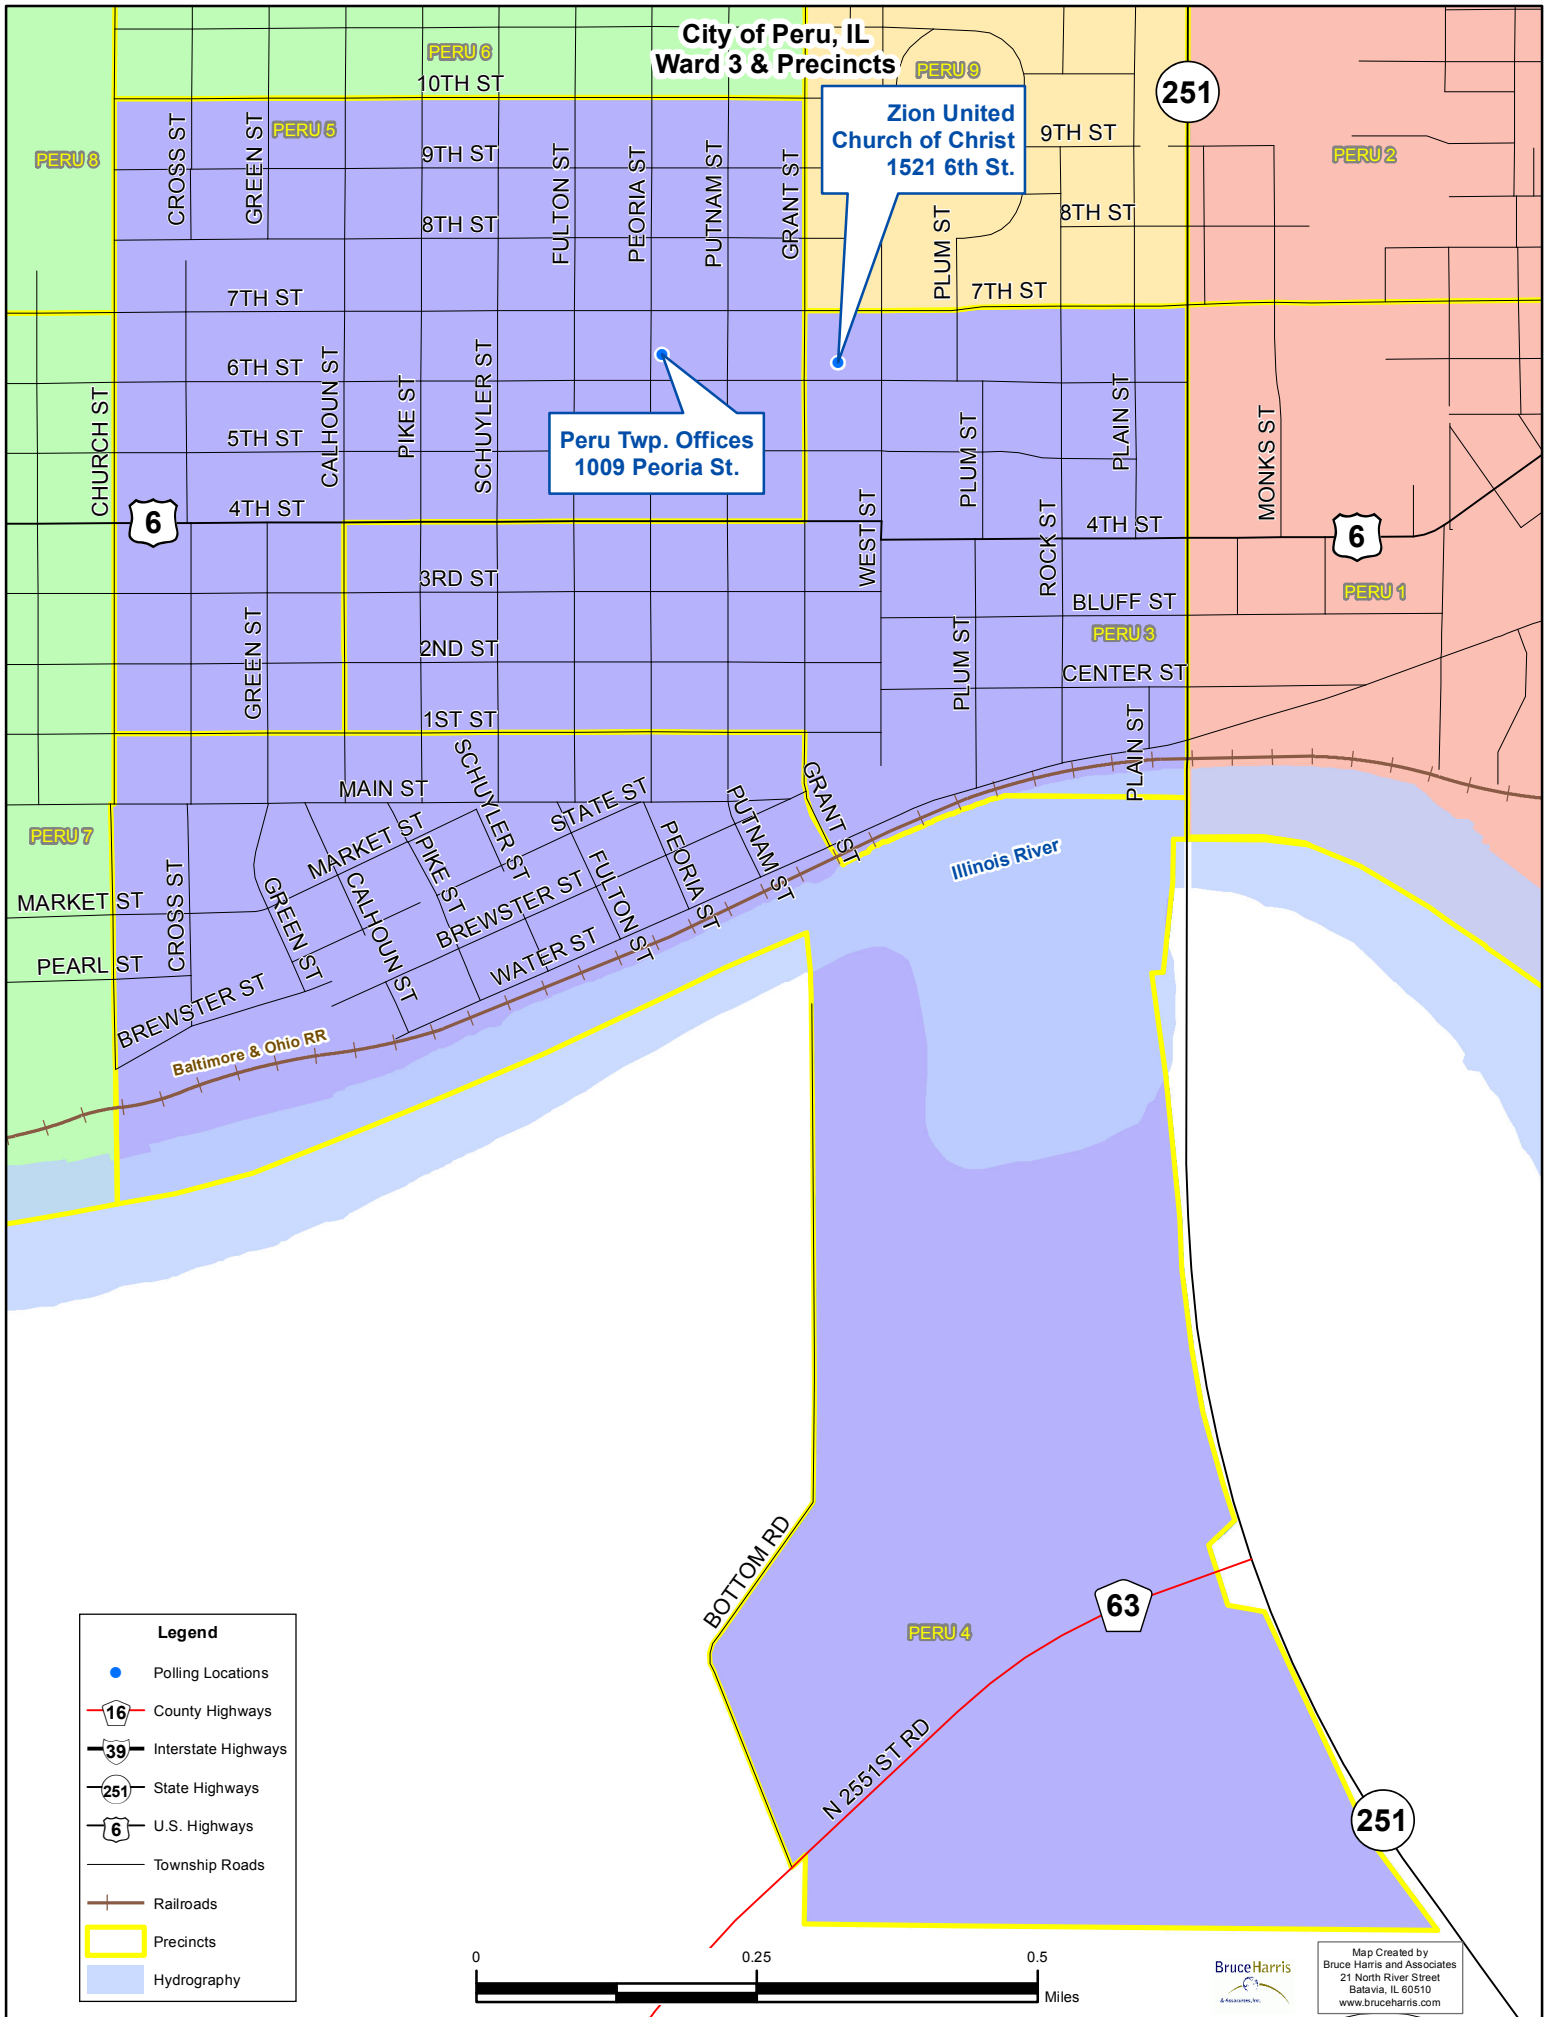

**City of Peru, IL  
Ward 3 & Precincts**

**Legend**

- Polling Locations
- 16 County Highways
- 39 Interstate Highways
- 251 State Highways
- 6 U.S. Highways
- Township Roads
- Railroads
- ▭ Precincts
- ▭ Hydrography